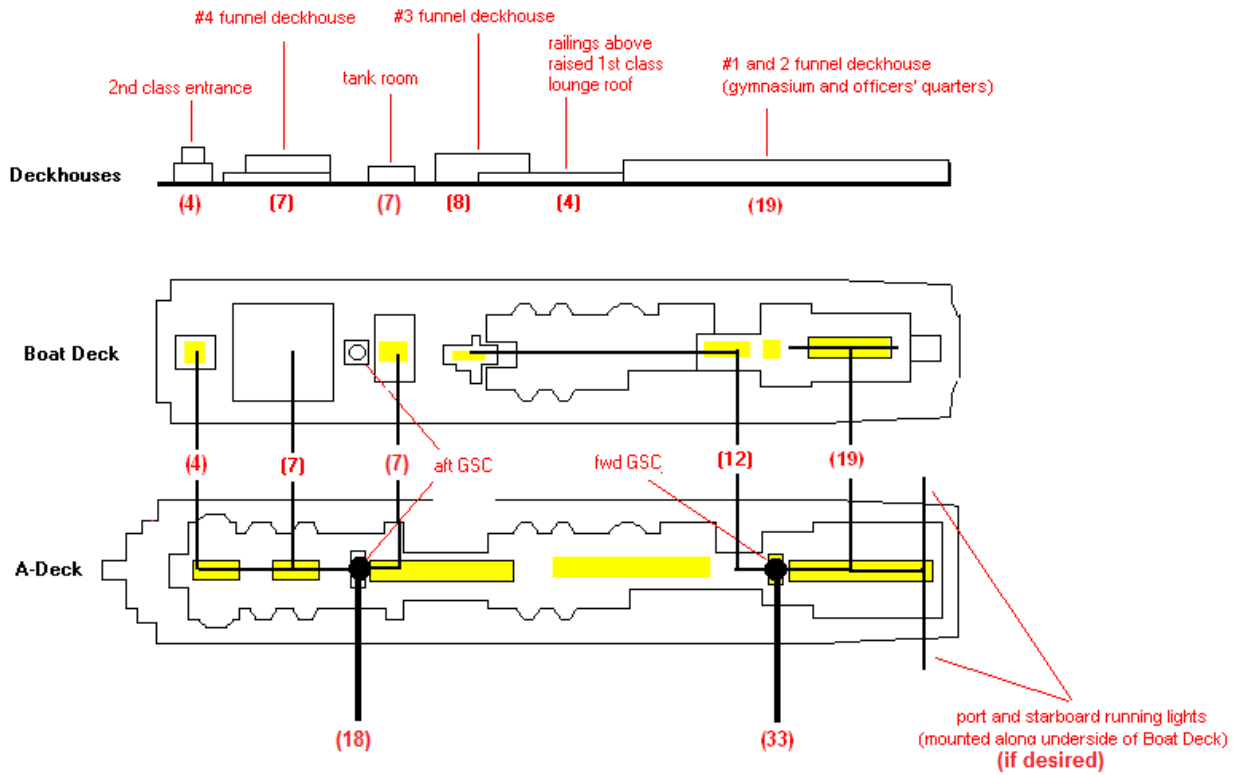

Fiber Optic Routing Diagram: Boat Deck – 1:350 Minecraft Titanic

Drawing by Art Braunschweiger

NOTE: numbers shown do not include extra strands. Divide extra strands equally across the various bundles.